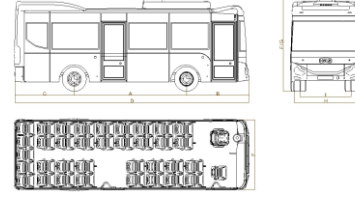

### Technical Datasheet

ENGINE	
Make / Model	VOITH MD
Type	IPMSM Electric
Max. Power	250 kW
Max. Torque	2805 Nm
BATTERY SYSTEM	
Battery Make / Type	HABAS / LFP
Battery Capacity	282 kWh (Changeable Depending on Specification )
AXLES	
Front Axle Type, Capacity	Independent, 5.500 kg.
Rear Axle Type, Capacity	Rigid Portal, 10.000 kg.
Axle Ratio	4.52
SUSPENSION	
Front Axle	Air Springs(2), Shock Absorbers (2)
Rear Axle	Air Springs(4), Shock Absorbers (4)
STEERING	
Make/ Model	HEMA HD 095
Type	Servocom, Hydraulic
BRAKES	
Type of Brake System	Disc Brakes (front&rear) EBS,ESC, ASR, Spring Parking Brake-Rear Axle, Regenerative Brake
TYRES	
Size	265/70 R 19,5
Quantity	6
Rims	6.75x19.5"
ELECTRIC SYSTEM	
Battery	2x12V 110 Ah
CAPACITY	
Passenger	35+1
Max. Permissible Weight	13.500 kg
BODY	
Type	Stainless Steel, Monocoque
DIMENSIONS	
A: Wheelbase	3930 mm
B: Front Overhang	2180 mm
C: Rear Overhang	2090 mm
D: Overall Length	8200mm
E: Overall Width	2415 mm
F/G: Overall Height (with A/C, w/o A/C)	3200 - 3070 mm
H: Front Track	2000 mm
I: Rear Track	1890 mm
Approach Angle / Clearance	8.9 / 8.6